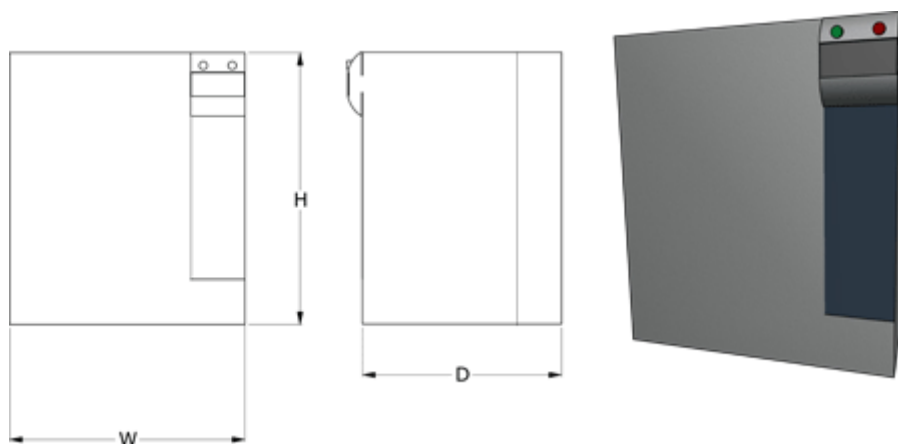

# Data Sheet

Article number: 1080401371000  
Description: Servocontroller ACU401-37-A  
55 kW 105A 3x400V IP20

## Measures

---

D = 260  
H = 400  
W = 275  
Weight = 20.0